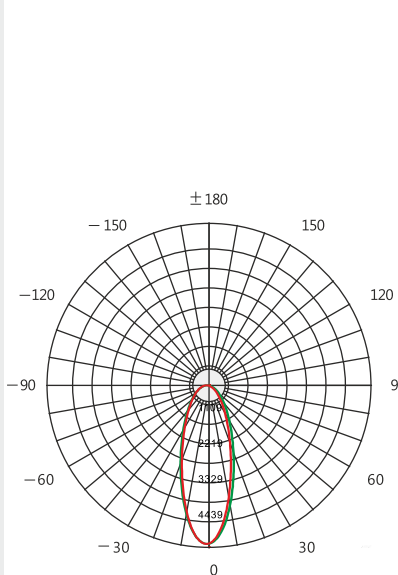

tuya	Bluetooth	LED
PWM / 2.4Gwifi Controller	ECO	
55°C -25°C	Glowing Wire Test - 850°	
IP 40	Adjustable	UGR <19
		SDCM 2.0/3.0
CIDET	EAC	COMPLIANCE LM-79 TM-21 LM-80
PASEL ACCREDITATION	COB	CRI >90
RoHS	SELV	F ENERGY STAR
CE	COMPLIANCE	U
A++	DC 48V