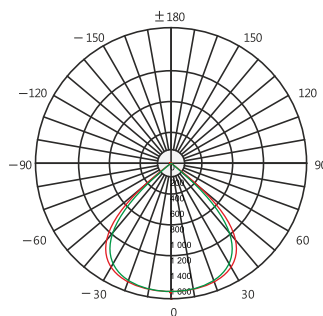

LED	ENERGY STAR	ECO	
PHASE DIMMING	DALI	1-10 DIMMING	
55°C	Glowing Wire	Test - 850°	
-25°C			
IP 44	Adjustable	UGR <19	SDCM 2.0/3.0
CIDET	EAC	COMPLIANCE LM-79 TM-21 (TM-80)	
PASEL ACCREDITATION	COB	CRI >90	
RoHS	SELV	F	series wiring
CE	COMPLIANCE		
A++	85~265V	50/60Hz