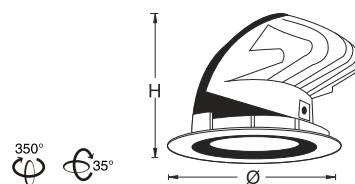

LED	ENERGY STAR	ECO	
PHASE DIMMING	DALI	1-10 DIMMING	
55°C	Glowing Wire	Test - 850°	
-25°C			
IP 44	Adjustable	UGR <19	SDCM 2.0/3.0
CIDET	EAC	COMPLIANCE LM-79 TM-21 (TM-80)	
PASEL ACCREDITATION	COB	CRI >90	
RoHS	SELV	F	series wiring
CE	COMPLIANCE		
A++	85~265V	50/60Hz