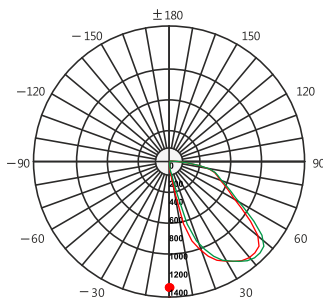

CODE	WATTAGE	LUMEN	SIZE mm	
1515012	12W	1140lm	245 X 100 X 260 H	235 X 112 X 250H
1515019	19W	1805lm	245 X 100 X 260 H	235 X 112 X 250H
1515023	23W	2185lm	245 X 100 X 260 H	235 X 112 X 250H

PHASE DIMMING		DALI		1-10 DIMMING		LED		EcoPlus ENERGY STAR	
IP 66		IK 08		UGR <19		SDCM 2.0/3.0		Eco	
Glowing Wire Test - 850°		55°C		-25°C		COMPLIANCE		LM-78 TM-21 LM-80	
CIDET		EAC		PASEL ACCREDITATION		SMD		CRI >90	
RoHS		SELV		series wiring		CE		COMPLIANCE	
A++		220~240V 50/60Hz