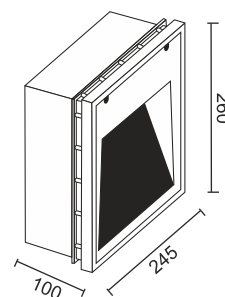

CODE	WATTAGE	LUMEN	SIZE mm	
1515012	12W	1140lm	245 X 100 X 260 H	235 X 112 X 250H
1515019	19W	1805lm	245 X 100 X 260 H	235 X 112 X 250H
1515023	23W	2185lm	245 X 100 X 260 H	235 X 112 X 250H

PHASE DIMMING		DALI		1-10 DIMMING		LED		EcoPlus ENERGY STAR	
IP 66		IK 08		UGR <19		SDCM 2.0/3.0		Eco	
Glowing Wire Test - 850°		55°C		-25°C		COMPLIANCE		LM-78 TM-21 LM-80	
CIDET		EAC		PASEL ACCREDITATION		SMD		CRI >90	
RoHS		SELV		series wiring		CE		COMPLIANCE	
A++		220~240V 50/60Hz