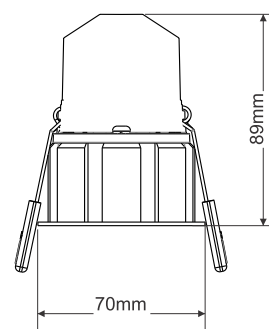

LED	ENERGY STAR	ECO	
PHASE DIMMING	DALI	1-10 DIMMING	
55°C	Glowing Wire	Test - 850°	
-25°C			
IP 44	Adjusting	UGR <19	SDCM 2.0/3.0
CIDET	EAC	COMPLIANCE LM-79 TM-21 LM-80	
PASEL ACCREDITATION	COB	CRI >90	
RoHS	SELV	F	series wiring
CE	COMPLIANCE		
A++	85~265V	50/60Hz