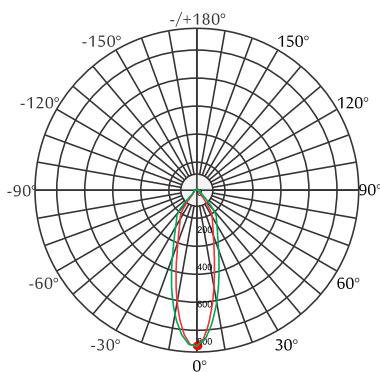

LED	ENERGY STAR	ECO	
PHASE DIMMING	DALI	1-10 DIMMING	
55°C	Glowing Wire	Test - 850°	
-25°C			
IP 44	Adjusting	UGR <19	SDCM 2.0/3.0
CIDET	EAC	COMPLIANCE LM-79 TM-21 LM-80	
PASEL ACCREDITATION	COB	CRI >90	
RoHS	SELV	F	series wiring
CE	COMPLIANCE		
A++	85~265V	50/60Hz