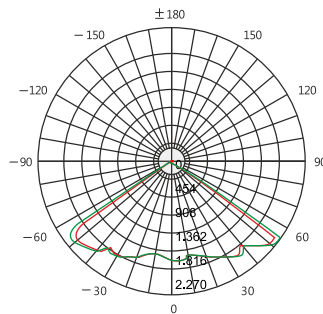

PHASE DIMMING	ENERGY STAR	ECO	Adjustable
55°C	Glowing Wire Test - 850°		
-25°C	IP 66	IK 08	UGR <21
			SDCM 2.0/3.0
CIDET	EAC	COMPLIANCE LM-79 TM-21 LM-80	
PASEL ACCREDITATION	SMD	CRI >90	
RoHS	SELV	F	series wiring
CE	COMPLIANCE	U	
A++	185-265V 50/60Hz