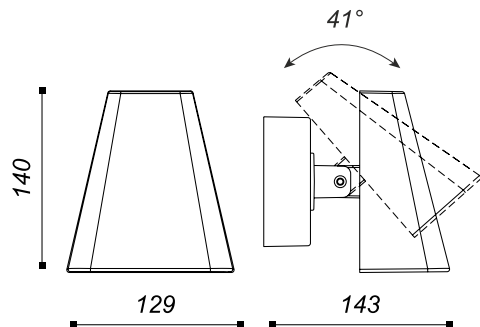

CODE	WATTAGE	LUMEN	SIZE mm
1615709	9W	1125lm	143 X 129 X 140 H

PHASE DIMMING	ENERGY STAR	ECO	Adjustable
55°C	Glowing Wire Test - 850°		
-25°C	IP 66	IK 08	UGR <21
			SDCM 2.0/3.0
CIDET	EAC	COMPLIANCE LM-79 TM-21 LM-80	
PASEL ACCREDITATION	SMD	CRI >90	
RoHS	SELV	F	series wiring
CE	COMPLIANCE	U	
A++	185-265V 50/60Hz		