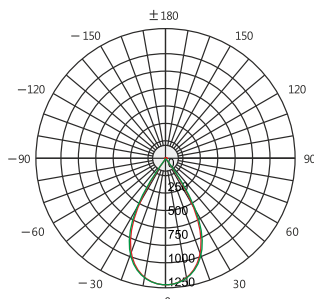

LED	ENERGY STAR	ECO	PHASE DIMMING
55°C	Glowing Wire	Test - 850°	
-25°C	IP 65	IK 08	UGR <21
			SDCM 2.0/3.0
CIDET	EAC	COMPLIANCE LM-79 TM-21 LM-80	
PASEL ACCREDITATION	COB	CRI >90	series wiring
ROHS	SELV	F	
CE	COMPLIANCE	U	
A++	185-265V 50/60Hz