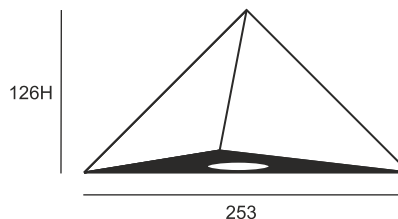

LED	ENERGY STAR	ECO	PHASE DIMMING
55°C	Glowing Wire	Test - 850°	
-25°C	IP 65	IK 08	UGR <21
			SDCM 2.0/3.0
CIDET	EAC	COMPLIANCE LM-79 TM-21 LM-80	
PASEL ACCREDITATION	COB	CRI >90	series wiring
ROHS	SELV	F	
CE	COMPLIANCE	U	
A++	185-265V 50/60Hz