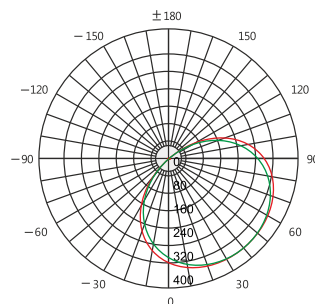

CODE	WATTAGE	LUMEN	SIZE mm
1622312	12W	1440lm	Ø268 X 111 H
1622316	16W	1920lm	Ø268 X 111 H
1622321	21W	2520lm	Ø268 X 111 H

LED	ENERGY STAR	ECO
55°C	Glowing Wire Test - 850°	
-25°C		
IP 65	IK 10	UGR <21
		SDCM 2.0/3.0
CIDET	EAC	COMPLIANCE
		LM-79 TM-21 (M-80)
PASEL ACCREDITATION	SMD	CRI >90
ROHS	SELV	F series wiring
CE	COMPLIANCE	U
<b>A++</b>	185-265V	50/60Hz