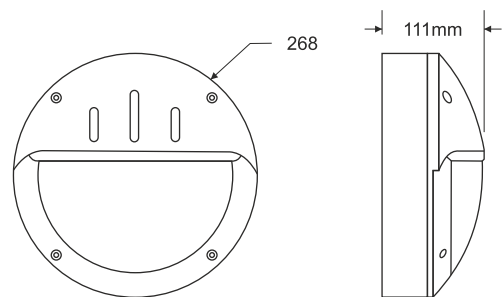

CODE	WATTAGE	LUMEN	SIZE mm
1622312	12W	1440lm	Ø268 X 111 H
1622316	16W	1920lm	Ø268 X 111 H
1622321	21W	2520lm	Ø268 X 111 H

LED	ENERGY STAR	ECO
55°C	Glowing Wire Test - 850°	
-25°C		
IP 65	IK 10	UGR <21
		SDCM 2.0/3.0
CIDET	EAC	COMPLIANCE
		LM-79 TM-21 (M-80)
PASEL ACCREDITATION	SMD	CRI >90
ROHS	SELV	F series wiring
CE	COMPLIANCE	U
<b>A++</b>	185-265V	50/60Hz