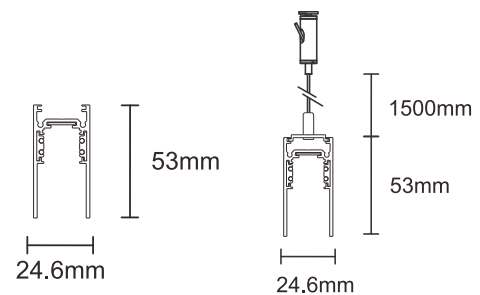

Objective

This graphically refined profile effortlessly integrates with architecture, enhancing the uniqueness of the room. The dimensions of the Magnet Profile facilitates installation, and thanks to the easy-to-use inside cover, cabling in between modules can be hidden. The fixtures, in combination with led lines or led dots, further upgrades the architectural character of this profile.

Obiettivo

Questo profilo graficamente raffinato si integra facilmente con l'architettura, migliorando l'unicità della stanza. Le dimensioni del profilo magnetico facilitano l'installazione e, grazie alla copertura interna di facile utilizzo, i cavi tra i moduli possono essere nascosti. Gli apparecchi, in combinazione con linee a led o punti a led, migliorano ulteriormente il carattere architettonico di questo profilo.

Surface Mounted	CODE	SIZE mm
	3144S-01	1000 X 24.6 X 53 H
	3144S-02	2000 X 24.6 X 53 H
	3144S-03	3000 X 24.6 X 53 H

Pendent	CODE	SIZE mm
	3144P-01	1000 X 24.6 X 53 H
	3144P-02	2000 X 24.6 X 53 H
	3144P-03	3000 X 24.6 X 53 H

TRIMLESS	ECO	DIFFERENT LENGTH
55°C	PWM / 2.4Gwifi Controller	
-25°C		
PASEL ACCREDITATION	IP 20	EMERGENCY LIGHT
SELV	series wiring	
ROHS		
CE COMPLIANCE	CIDET	ERC
A++	DC 48V	

<p>3144S-WUT Wall to wall connector (out)</p>	<p>3144S-WIN Wall to wall connector (in)</p>	<p>3144S-JL L-joint 90°</p>
<p>3144S-CP Track connection plate (L Screw included)</p>	<p>3144S-EN End cap</p>	<p>Accessories</p>
<p>3144S-LV Straight Joints Connector (without cable)</p>	<p>3144S-LVC Live end (with 3m cable)</p>	<p>3144S-TK Live corner track connector</p>