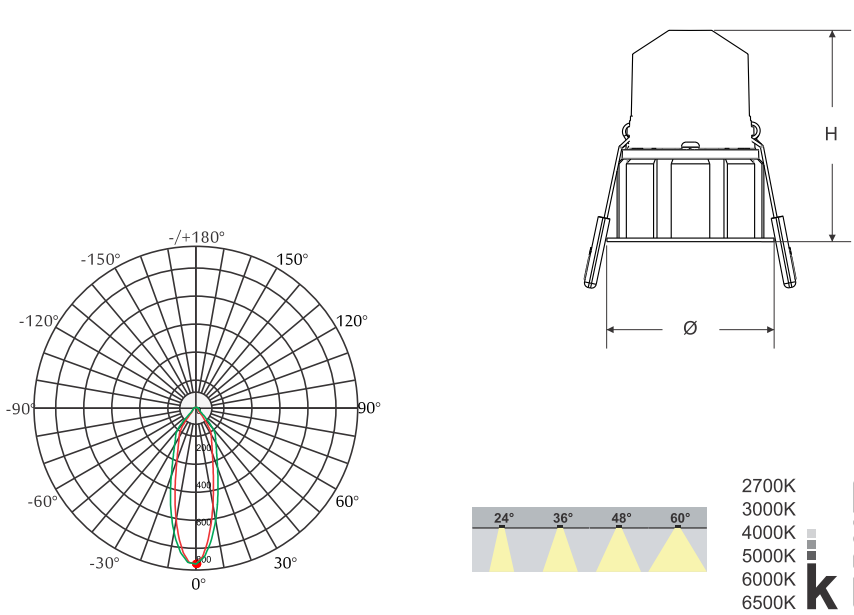

CODE	WATTAGE	LUMEN	SIZE mm	Ø
6078808	8W	1000lm	Ø70 X 89 H	Ø64mm
6078815	15W	1875lm	Ø105 X 126 H	Ø95mm
6078825	25W	3125lm	Ø135 X 168 H	Ø121mm

- LED
- ECO
- PHASE DIMMING
- DALI
- 1-10 DIMMING
- 55°C
- 25°C
- Glowing Wire Test - 850°
- IP 44
- Adjusting
- UGR <19
- SDCM 2.0/3.0
- COMPLIANCE
- LM-79 TM-21
- LM-80
- PASEL ACCREDITATION
- COB
- CRI >90
- SELV
- series wiring
- CE
- COMPLIANCE
- U
- A++
- 85~265V
- 50/60Hz