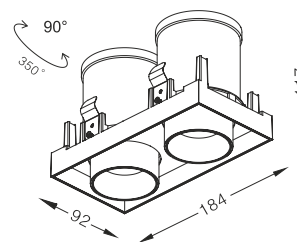

FRAMELESS		
PHASE DIMMING	DALI	1-10 DIMMING
55°C	Glowing Wire Test - 850°	
-25°C	Adjusting	
IP 44	UGR <19	SDCM 2.0/3.0
	EAC	COMPLIANCE LM-79 TM-21 (LF-80)
PASEL ACCREDITATION	COB	CRI >90
	SELV	series wiring
CE		
A++	85-265V 50/60Hz