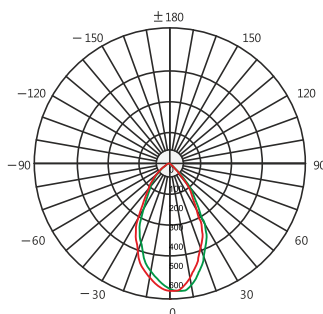

FRAMELESS		
PHASE DIMMING	DALI	1-10 DIMMING
55°C	Glowing Wire Test - 850°	
-25°C	Adjusting	
IP 44	UGR <19	SDCM 2.0/3.0
	EAC	COMPLIANCE LM-79 TM-21 (LF-80)
PASEL ACCREDITATION	COB	CRI >90
	SELV	series wiring
CE		
A++	85-265V 50/60Hz