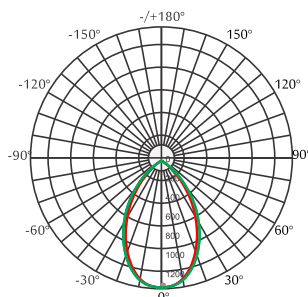

PHASE DIMMING	DALI	1-10 DIMMING	
55°C	Glowing Wire	Test - 850°	
-25°C	Adjusting	IP 44	UGR <19
	EAC	COMPLIANCE	SDCM 2.0/3.0
PASEL ACCREDITATION	COB	CRI >90	
	SELV	series wiring	
CE			U
A++	85-265V 50/60Hz