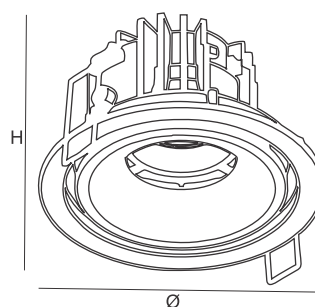

PHASE DIMMING	DALI	1-10 DIMMING	
55°C	Glowing Wire	Test - 850°	
-25°C	Adjusting	IP 44	UGR <19
	EAC	COMPLIANCE	SDCM 2.0/3.0
PASEL ACCREDITATION	COB	CRI >90	
	SELV	series wiring	
CE			U
A++	85-265V 50/60Hz