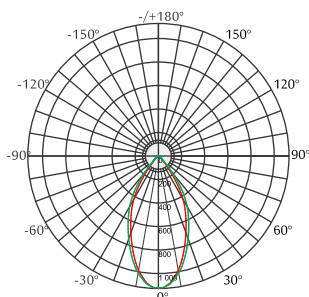

LED	ENERGY STAR	ECO
PHASE DIMMING	DALI	1-10 DIMMING
55°C	Glowing Wire	-25°C
IP 44	Adjusting	Test - 850°
CIDET	EAC	COMPLIANCE
PASEL ACCREDITATION	COB	LM-79 TM-21
ROHS	SELV	LM-80
CE	COMPLIANCE	CRI >90
A++	85-265V	50/60Hz