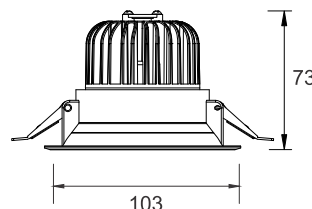

LED	ENERGY STAR	ECO
PHASE DIMMING	DALI	1-10 DIMMING
55°C	Glowing Wire	-25°C
IP 44	Adjusting	Test - 850°
CIDET	EAC	COMPLIANCE
PASEL ACCREDITATION	COB	LM-79 TM-21
ROHS	SELV	LM-80
CE	COMPLIANCE	CRI >90
A++	85-265V	50/60Hz