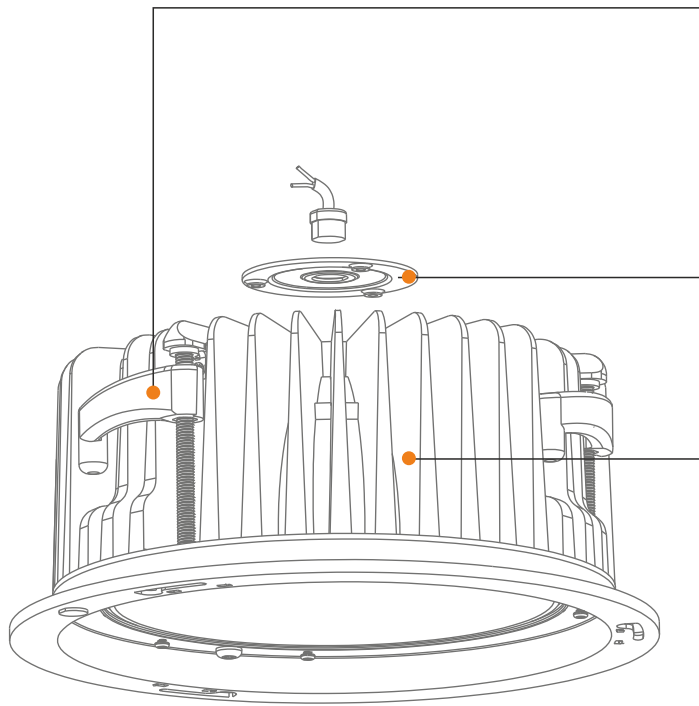

CODE	WATTAGE	LUMEN	SIZE [D x H]	
5093310	10W	1200lm	Ø100 X 45 H	Ø90
5093316	16W	1920lm	Ø140 X 62 H	Ø120
5093322	22W	2640lm	Ø190 X 82 H	Ø175

		
PHASE DIMMING	DALI	1-10 DIMMING
	Glowing Wire Test - 850°	
IP 54		SDCM 2.0/3.0
	EAC	COMPLIANCE LM-78 TM-21 LM-80
PASEL ACCREDITATION	SMD	CRI >90
	SELV	series wiring
CE		U
A++	85-265V 50/60Hz	

Fixing fit color is optional :orange/green/blue

Rotatable fixing clip is adaptable to 1-45mm ceiling

Strain relief system guarantees cable safety

Original design downlight housing
Excellent thermal performance