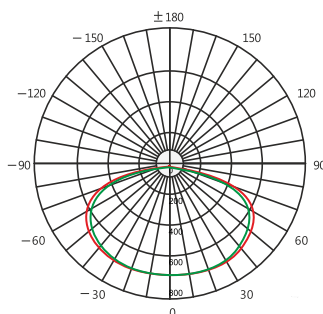

CODE	WATTAGE	LUMEN	SIZE [D x H]	
5093310	10W	1200lm	Ø100 X 45 H	Ø90
5093316	16W	1920lm	Ø140 X 62 H	Ø120
5093322	22W	2640lm	Ø190 X 82 H	Ø175

		
PHASE DIMMING	DALI	1-10 DIMMING
	Glowing Wire Test - 850°	
IP 54		SDCM 2.0/3.0
	EAC	COMPLIANCE LM-78 TM-21 LM-80
PASEL ACCREDITATION	SMD	CRI >90
	SELV	series wiring
CE		U
A++	85-265V 50/60Hz	