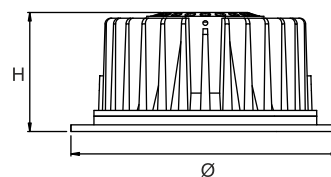

CODE	WATTAGE	LUMEN	SIZE [D x H]	
5093310	10W	1200lm	Ø100 X 45 H	Ø90
5093316	16W	1920lm	Ø140 X 62 H	Ø120
5093322	22W	2640lm	Ø190 X 82 H	Ø175

		
PHASE DIMMING	DALI	1-10 DIMMING
	Glowing Wire Test - 850°	
IP 54		SDCM 2.0/3.0
	EAC	COMPLIANCE LM-78 TM-21 LM-80
PASEL ACCREDITATION	SMD	CRI >90
	SELV	series wiring
CE		U
A++	85-265V 50/60Hz	