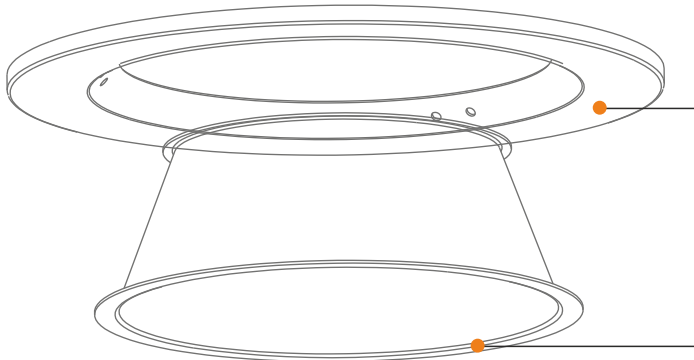

Fixing fit color is optional :orange/green/blue

Rotatable fixing clip is adaptable to 1-45mm ceiling

Strain relief system guarantees cable safety

Original design downlight housing
Excellent thermal performance

LED module: up to 6,000 Lm/50W

- CREE: high power LED;
- SAMSUNG: mid-power SMD LED;
- CITIZEN: COB LED

High diffused reflector

High transmitting diffuser

Interchangeable mounted ring twisted&lock

Dark light reflector