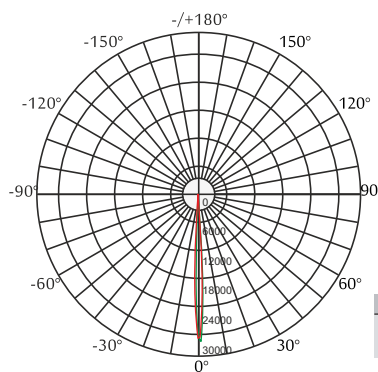

LED

FRAMELESS

PHASE DIMMING DALI 1-10 DIMMING

65°C
-20°C
Glowing Wire Test - 850°

IP 67 IK 10 UGR <21 SDCM 2.0/3.0

COMPLIANCE LM-79 TM-21 TM-80

PASEL SMD CRI >90

SELV F series wiring

CE COMPLIANCE U

A++ DC 24V 220-240V 50/60Hz