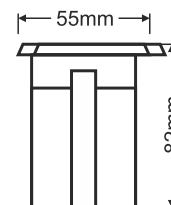

LED - reducing energy consumption with L80/B10/F10 50,000 hrs lifetime.

Standards - manufactured in accordance with EN 60598-1 and 60598-2-1

Accessories - Recessed PVC box.

CODE	WATTAGE	LUMEN	SIZE mm	Ø
1100502	2W	216lm	Ø55 X 82H	Ø98 X 80H
1100503	3W	324lm	Ø55 X 82H	Ø98 X 80H