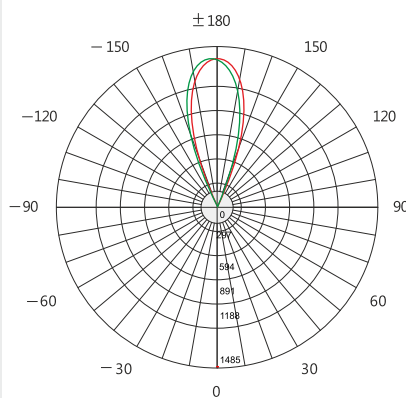

LED	ENERGY STAR	ECO
12VDC Remote		
PHASE DIMMING	DALI	0-10 DIMMING
65°C	Glowing Wire Test - 850°	
-20°C		
IP 67	IK 07	UGR <21
SDCM 2.0/3.0		
CIDET	EAC	COMPLIANCE LM-79 TM-21 (TM-80)
PASEL ACCREDITATION	SMD	CRI >90
ROHS	SELV	series wiring
CE	COMPLIANCE	U
A++	DC 12V	85-265V 50/60Hz