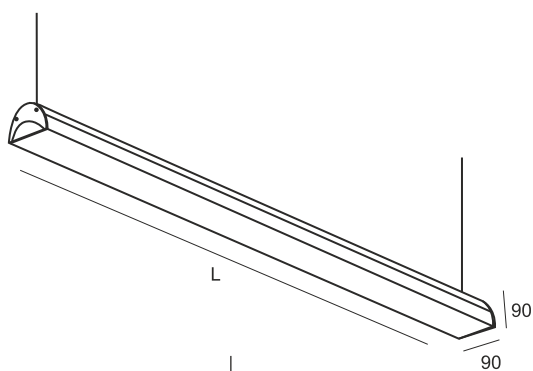

LED	ENERGY STAR	ECO	DIFFERENT LENGTH
PHASE DIMMING	DALI	1-10 DIMMING	
55°C	Glowing Wire Test - 850°		
-25°C			
IP 44	IK 07	UGR <19	SDCM 2.0/3.0
CIDET	EAC	COMPLIANCE LM-79 TM-21 (TM-80)	
PASEL ACCREDITATION	SMD	CRI >90	
RoHS	SELV	F	series wiring
CE	COMPLIANCE	U	
A++		220-240V 50/60Hz