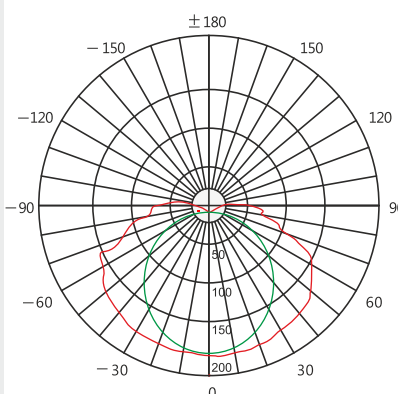

LED	ENERGY STAR	ECO	DIFFERENT LENGTH
PHASE DIMMING	DALI	1-10 DIMMING	
55°C	Glowing Wire Test - 850°		
-25°C			
IP 44	IK 07	UGR <19	SDCM 2.0/3.0
CIDET	EAC	COMPLIANCE LM-79 TM-21 (TM-80)	
PASEL ACCREDITATION	SMD	CRI >90	
RoHS	SELV	F	series wiring
CE	COMPLIANCE	U	
A++		220-240V 50/60Hz