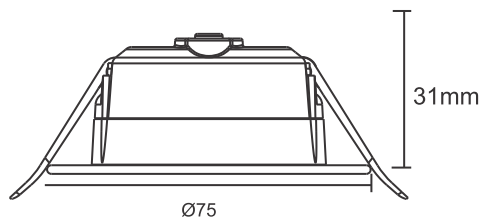

Colors - White, Bronze, Black

CODE	WATTAGE	LUMEN	SIZE mm	
6088303	3.5W	420lm	Ø75 X 31 H	

55°C	Glowing Wire Test - 850°		
-25°C	IP 44	PHASE DIMMING	UGR <19
		COMPLIANCE LM-79 TM-21 (lm-80)	
PASEL ACCREDITATION	COB	CRI >90	
	SELV		series wiring
A++	85~265V 50/60Hz		