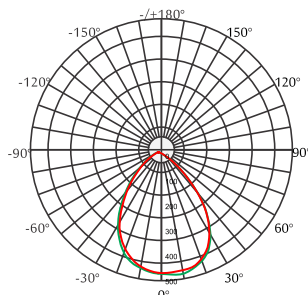

Colors - White, Bronze, Black

CODE	WATTAGE	LUMEN	SIZE mm	
6088303	3.5W	420lm	Ø75 X 31 H	

55°C	Glowing Wire Test - 850°		
-25°C	IP 44	PHASE DIMMING	UGR <19
		COMPLIANCE LM-79 TM-21 (lm-80)	
PASEL ACCREDITATION	COB	CRI >90	
	SELV		series wiring
A++	85~265V 50/60Hz		