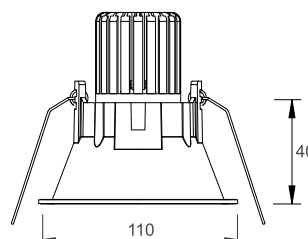

FIXTURES

CODE	SIZE mm	
6075500	110 X 110 X 70 H	95 X 95

SUGGESTED LIGHT SOURCE

			
			
			
			
		85~265V 50/60Hz	

01121

01101

2700K
3000K
4000K
5000K
6000K
6500K

LED Drivers - PHILIPS    TRIDONIC  BRIDGELUX  SHARP  PHILIPS  CITIZEN