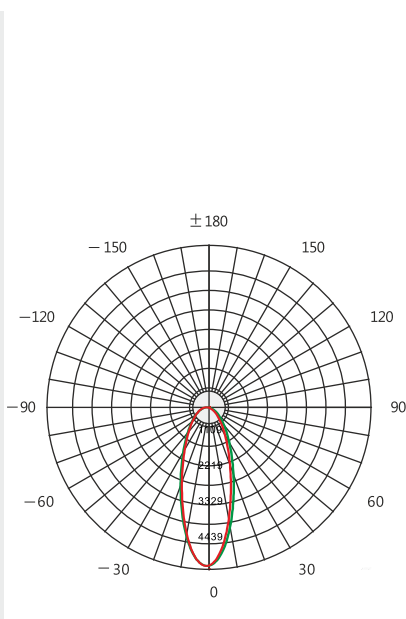

CODE	WATTAGE	LUMEN	SIZE mm
9110708	8W	976lm	Ø85 X 74H

Mounting Accessories

tuya	Bluetooth	LED
PWM / 2.4Gwifi Controller	ECO	
55°C -25°C	Glowing Wire Test - 850°	
IP 40	Adjustable	UGR <19
		SDCM 2.0/3.0
CIDET	EAC	COMPLIANCE LM-79 TM-21 LM-80
PASEL ACCREDITATION	COB	CRI >90
RoHS	SELV	F
CE	COMPLIANCE	ENERGY STAR
A++	DC 48V	