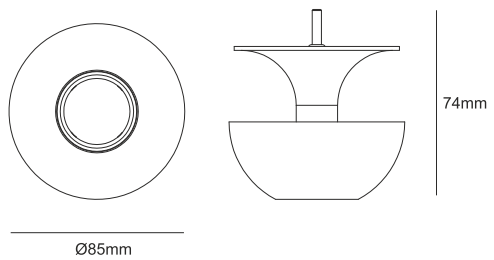

CODE	WATTAGE	LUMEN	SIZE mm
9110708	8W	976lm	Ø85 X 74H

Mounting Accessories

tuya	Bluetooth	LED
PWM / 2.4Gwifi Controller	ECO	
55°C -25°C	Glowing Wire Test - 850°	
IP 40	Adjustable	UGR <19
		SDCM 2.0/3.0
CIDET	EAC	COMPLIANCE LM-79 TM-21 LM-80
PASEL ACCREDITATION	COB	CRI >90
RoHS	SELV	F
CE	COMPLIANCE	ENERGY STAR
A++	DC 48V	