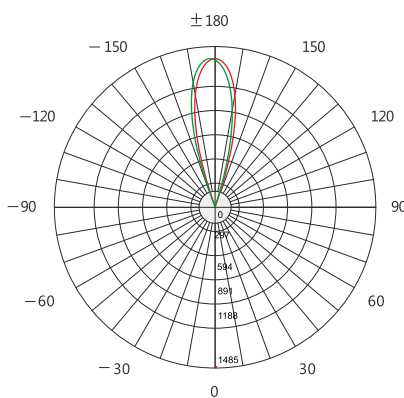

3500 KG LOAD

RGB, RGBW, 2700K, 3000K, 4000K, 5000K, 6000K

6° 15° 30° 45°

LED Drivers - PHILIPS GTI, MEAN WELL, GTCI TRIDONIC, LED Chips - BRIDGELUX, CREE, SHARP, SAMSUNG, PHILIPS, CITIZEN

In a continuing effort to offer the best product possible, we reserve the right to change, without notice, specifications or materials that in our opinion will not alter the function of the product. Specification sheets found at www.romaluce.it are the most recent versions and supercede all other printed or electronic versions.