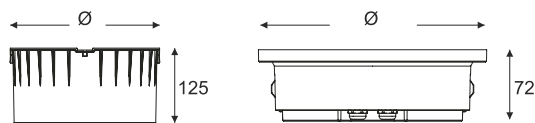

3500 KG LOAD

RGB, RGBW, 2700K, 3000K, 4000K, 5000K, 6000K

6° 15° 30° 45°

LED Drivers - PHILIPS GTI, MEAN WELL, GTCI TRIDONIC, LED Chips - BRIDGELUX, CREE, SHARP, SAMSUNG, PHILIPS, CITIZEN

In a continuing effort to offer the best product possible, we reserve the right to change, without notice, specifications or materials that in our opinion will not alter the function of the product. Specification sheets found at www.romaluce.it are the most recent versions and supercede all other printed or electronic versions.