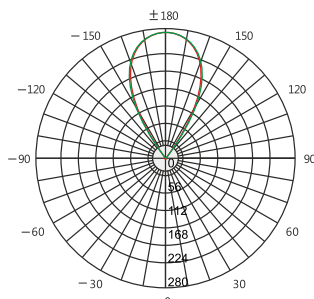

CODE	WATTAGE	LUMEN	SIZE mm
1611212	12W	1440lm	137 X 137 X 137 H

LED	ENERGY STAR	ECO	PHASE DIMMING
55°C	Glowing Wire	Test - 850°	
-25°C	IP 65	IK 08	UGR <21
			SDCM 2.0/3.0
CIDET	EAC	COMPLIANCE LM-79 TM-21 LM-80	
PASEL ACCREDITATION	COB	CRI >90	
RoHS	SELV	F	series wiring
CE	COMPLIANCE	U	
A++	185-265V 50/60Hz		