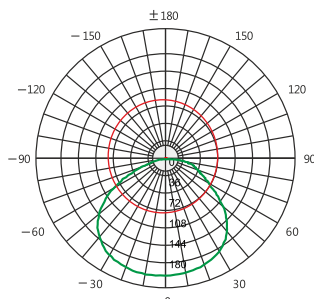

LED	ENERGY STAR	ECO
55°C	Glowing Wire Test - 850°	
-25°C		
IP 65	IK 08	UGR <19
		SDCM 2.0/3.0
CIDET	EAC	COMPLIANCE
		LM-79 TM-21 (LM-80)
PASEL ACCREDITATION	SMD E27	CRI >90
ROHS	SELV	F series wiring
CE	COMPLIANCE	U
A++	185-265V	50/60Hz