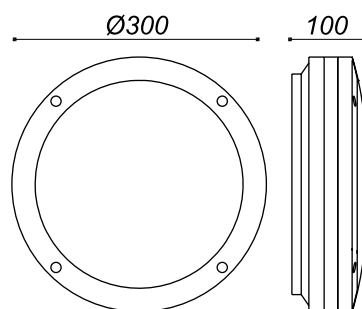

Standards - manufactured in accordance with tested as per PTPS IEC 62722

CODE	WATTAGE	LUMEN	SIZE mm
1616718	18W	2160lm	Ø300 X 100 H
1616724	24W	2700lm	Ø300 X 100 H
1616732	32W	3500lm	Ø300 X 100 H
1616700	E27	-	Ø300 X 100 H