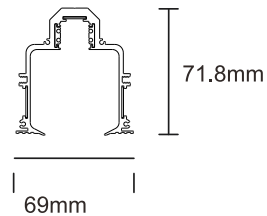

Objective

This graphically refined profile effortlessly integrates with architecture, enhancing the uniqueness of the room. The dimensions of the Magnet Profile facilitates installation, and thanks to the easy-to-use inside cover, cabling in between modules can be hidden. The fixtures, in combination with led lines or led dots, further upgrades the architectural character of this profile.

Obiettivo

Questo profilo graficamente raffinato si integra facilmente con l'architettura, migliorando l'unicità della stanza. Le dimensioni del profilo magnetico facilitano l'installazione e, grazie alla copertura interna di facile utilizzo, i cavi tra i moduli possono essere nascosti. Gli apparecchi, in combinazione con linee a led o punti a led, migliorano ulteriormente il carattere architettonico di questo profilo.

| Recessed Mounted | CODE | SIZE mm |
|------------------|----------|--------------------|
| | 3155R-01 | 1000 X 69 X 71.8 H |
| | 3155R-02 | 2000 X 69 X 71.8 H |
| | 3155R-03 | 3000 X 69 X 71.8 H |

| | | |
|---------------------|---------------------------|------------------|
| TRIMLESS | ECO | different length |
| 55°C | PWM / 2.4GWifi Controller | |
| -25°C | | |
| PASEL ACCREDITATION | IP 20 | EMERGENCY |
| SELV | series wiring | |
| CE | COMPLIANCE | CIDET |
| ERAC | | |
| A++ | DC 48V | |

3155R-LVC
Live end (with 3m cable)

3155R-TK
Live corner track connector

In a continuing effort to offer the best product possible, we reserve the right to change, without notice, specifications or materials that in our opinion will not alter the function of the product. Specification sheets found at www.romaluce.it are the most recent versions and supercede all other printed or electronic versions.