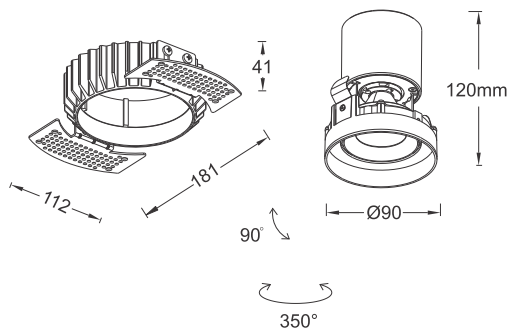

FRAMELESS	ECO	
PHASE DIMMING	DALI	1-10 DIMMING
55°C	Glowing Wire Test - 850°	
-25°C	IP 44	Adjusting
UGR <19	SDCM 2.0/3.0	COMPLIANCE
PASEL ACCREDITATION	COB	CRI >90
	SELV	series wiring
A++	85-265V 50/60Hz