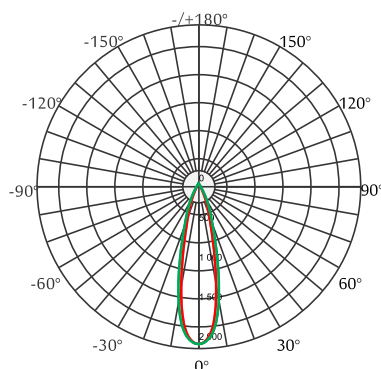

FRAMELESS	ECO	
PHASE DIMMING	DALI	1-10 DIMMING
55°C	Glowing Wire Test - 850°	
-25°C	IP 44	Adjusting
UGR <19	SDCM 2.0/3.0	COMPLIANCE
PASEL ACCREDITATION	COB	CRI >90
	SELV	series wiring
A++	85-265V 50/60Hz