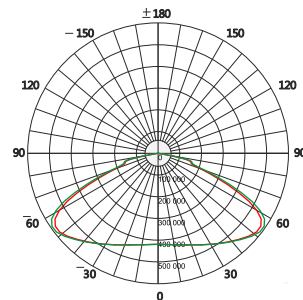

CODE	WATTAGE	LUMEN	SIZE mm
9105524	24W	2520lm	335 X 34 X 50.5 H

Mounting Accessories

	PWM / 2.4Gwifi Controller	
55°C	Glowing Wire Test - 850°	
-25°C		
IP 44	UGR <19	SDCM 2.0/3.0
	COMPLIANCE LM-79 TM-21 (lm-80)	
	SMD	CRI >90
PASEL ACCREDITATION	SELV	series wiring
CE		
	DC 48V	