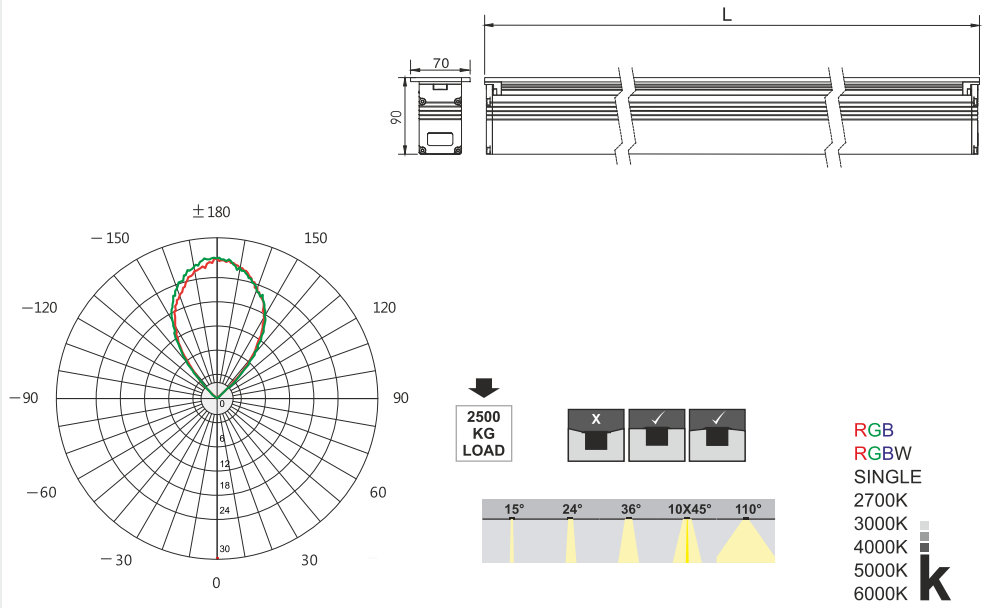

PHASE DIMMING	DALI	1-10 DIMMING	
	Glowing Wire Test - 850°		
IP 67	IK 10	UGR <21	SDCM 2.0/3.0
		COMPLIANCE LM-79 TM-21 TM-80	
PASEL ACCREDITATION	SMD	CRI >90	
	SELV		series wiring
	DC 24V	220-240V 50/60Hz