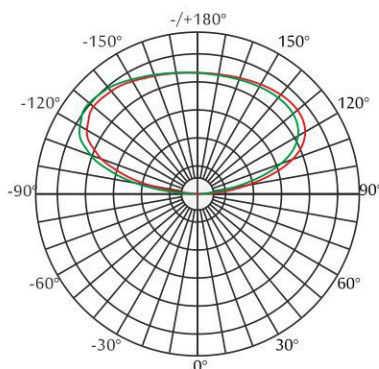

LED
FRAMELESS ECO
PHASE DIMMING DALI 1-10 DIMMING
65°C Glowing Wire Test - 850°
-20°C
IP 67 IK 10 UGR <21 SDCM 2.0/3.0
CIDET EAC COMPLIANCE LM-79 TM-21 LM-80
PASEL ACCREDITATION SMD CRI >90
RoHS SELV F series wiring
CE COMPLIANCE U
A++ DC 24V 220-240V 50/60Hz