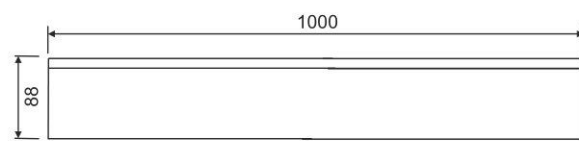

Standards - manufactured in accordance with EN 60598-1 and 60598-2-1

Accessories - Recessed aluminium box, 1m wire length, honeycomb.

CODE	WATTAGE	LUMEN	SIZE mm	Ø
1114003	3W	345lm	200 X 50 X 75H	200 X 50 X 88
1114006	6W	690lm	300 X 50 X 75H	300 X 50 X 88
1114012	12W	1380lm	500 X 50 X 75H	500 X 50 X 88
1114024	24W	2760lm	1000 X 50 X 75H	1000 X 50 X 88
1114036	36W	4140lm	1000 X 50 X 75H	1000 X 50 X 88