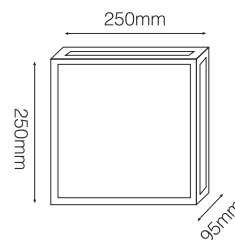

Description

Housing - Pure die cast aluminum body in anodized or powder coating finishes.

Diffuser - Frosted glass diffuser.

LED - reducing energy consumption with L80/B10/F10 50,000 hrs lifetime.

Standards - manufactured in accordance with tested as per PTPS IEC 62722

Colors - Titanium anodized, Silver anodized, Black powder coated

White powder coated.

CODE	WATTAGE	LUMEN	SIZE mm
1622612	12W	1344lm	250 X 95 X 250 H

LED
PHASE DIMMING
ENERGY STAR
ECO
55°C
-25°C
Glowing Wire Test - 850°
IP 65
IK 06
UGR <21
SDCM 2.0/3.0
CIDET
EAC
COMPLIANCE
LM-78 TM-21
LMF-80
PASEL ACCREDITATION
SMD
CRI >90
SELV
series wiring
ROHS
CE
COMPLIANCE
U
A++
185-265V
50/60Hz