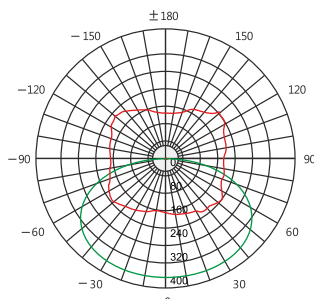

Colors - Titanium anodized, Silver anodized, Black powder coated

White powder coated.

CODE	WATTAGE	LUMEN	SIZE mm
1622612	12W	1344lm	250 X 95 X 250 H

LED
PHASE DIMMING
ENERGY STAR
ECO
55°C
-25°C
Glowing Wire Test - 850°
IP 65
IK 06
UGR <21
SDCM 2.0/3.0
CIDET
EAC
COMPLIANCE
LM-78 TM-21
LMF-80
PASEL ACCREDITATION
SMD
CRI >90
SELV
series wiring
ROHS
CE
COMPLIANCE
U
A++
185-265V
50/60Hz