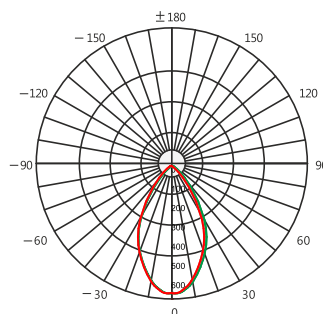

PHASE DIMMING	DALI	1-10 DIMMING	
55°C	Glowing Wire Test - 850°		
-25°C	Adjusting		
IP 40	UGR <19	SDCM 2.0/3.0	
	EAC	COMPLIANCE LM-79 TM-21 (LF-80)	
PASEL ACCREDITATION	COB	CRI >90	
	SELV		series wiring
CE			U
A++	85~265V 50/60Hz