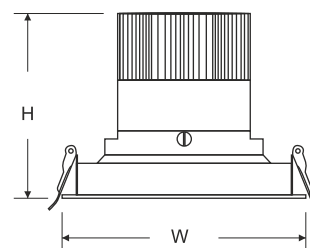

PHASE DIMMING	DALI	1-10 DIMMING	
55°C	Glowing Wire Test - 850°		
-25°C	Adjusting		
IP 40	UGR <19	SDCM 2.0/3.0	
	EAC	COMPLIANCE LM-79 TM-21 (LF-80)	
PASEL ACCREDITATION	COB	CRI >90	
	SELV		series wiring
CE			U
A++	85~265V 50/60Hz