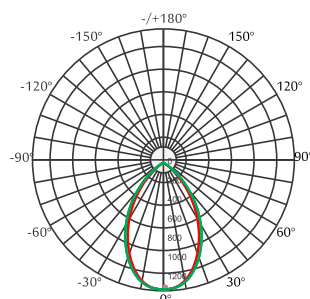

PHASE DIMMING	DALI	1-10 DIMMING	
55°C	Glowing Wire Test - 850°		
-25°C	Adjusting		
IP 44	UGR <19	SDCM 2.0/3.0	
	EAC	COMPLIANCE LM-79 TM-21 LM-80	
PASEL ACCREDITATION	COB	CRI >90	
	SELV		series wiring
CE			U
A++	85-265V 50/60Hz