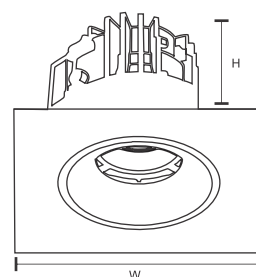

PHASE DIMMING	DALI	1-10 DIMMING	
55°C	Glowing Wire Test - 850°		
-25°C	Adjusting		
IP 44	UGR <19	SDCM 2.0/3.0	
	EAC	COMPLIANCE LM-79 TM-21 LM-80	
PASEL ACCREDITATION	COB	CRI >90	
	SELV		series wiring
CE			U
A++	85-265V 50/60Hz