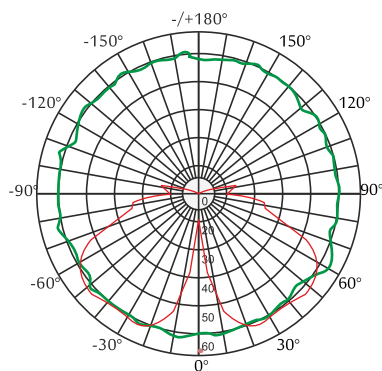

CODE	WATTAGE	LUMEN	SIZE mm
1333030	30W	3240lm	Ø680 X 480mm
1333050	50W	5400lm	Ø680 X 480mm
1333080	80W	8640lm	Ø680 X 480mm

LED			
PHASE DIMMING	DALI	1-10 DIMMING	ENERGY STAR
65°C		Glowing Wire Test - 850°	
-20°C			
IP 65	IK 08	UGR <22	SDCM 2.0/3.0
CIDET	EAC	COMPLIANCE LM-79 TM-21 LM-80	
PASEL ACCREDITATION	SMD	CRI >90	
ROHS	SELV	F	ECO
CE	COMPLIANCE	U	
A++		220~265V 50/60Hz