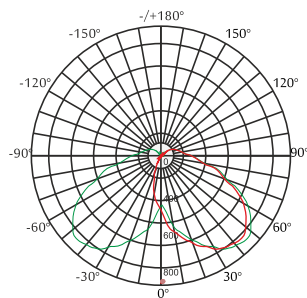

LED	Energy Star	ECO
PHASE DIMMING	DALI	1-10 DIMMING
65°C	Glowing Wire Test - 850°	
-20°C	IP 65	IK 09
	UGR <22	SDCM 2.0/3.0
CIDET	EAC	COMPLIANCE LM-79 TM-21 LM-80
PASEL ACCREDITATION	SMD	CRI >90
RoHS	SELV	series wiring
CE	COMPLIANCE	U
A++	220~265V 50/60Hz