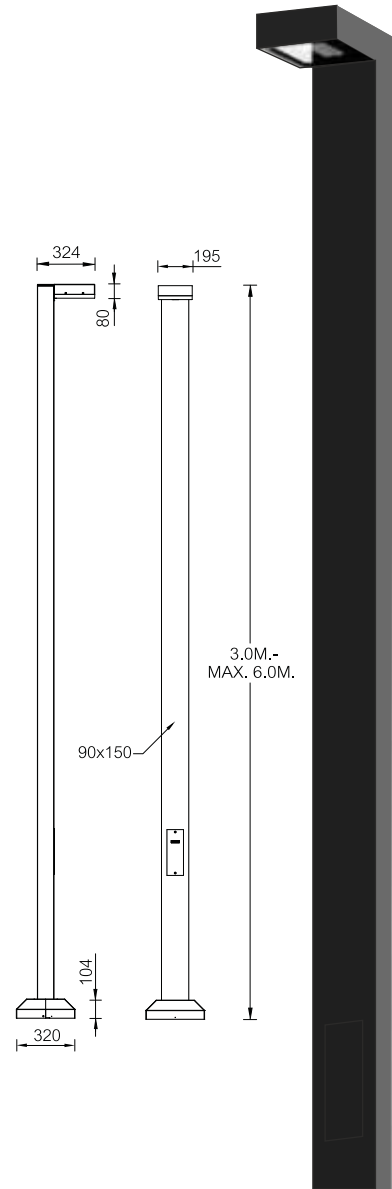

Objective

The ELLELUNGA has the classic design of a bollard or pole light, available with little differences in the top shape to satisfy the details lovers. The light source is an LED high efficiency system, which ensures high performances while saving energy. All the items have features like easy installation, very low maintenance needs and full safety for electrical systems and people.

Diffuser - Tempered clear or frosted glass.

LED - reducing energy consumption with L80/B10/F10 50,000 hrs lifetime.

Standards - manufactured in accordance with tested as per PTPS IEC 62722

CODE	WATTAGE	LUMEN	SIZE mm
1338841	41W	4100lm	195 X 324 X 3000/6000H
1338851	51W	5100lm	195 X 324 X 3000/6000H