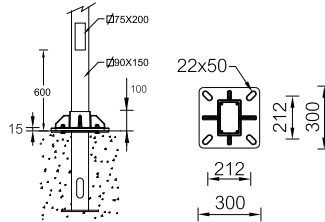

LED	Energy Star	ECO
PHASE DIMMING	DALI	1-10 DIMMING
65°C	Glowing Wire Test - 850°	
-20°C	IP 65	IK 09
	UGR <22	SDCM 2.0/3.0
CIDET	EAC	COMPLIANCE LM-79 TM-21 LM-80
PASEL ACCREDITATION	SMD	CRI >90
RoHS	SELV	series wiring
CE	COMPLIANCE	U
A++	220~265V 50/60Hz