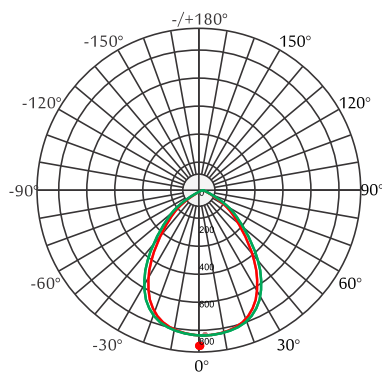

PHASE DIMMING	DALI	1-10 DIMMING	
55°C		Glowing Wire Test - 850°	
IP 54	Adjusting	UGR <19	SDCM 2.0/3.0
	EAC	COMPLIANCE LM-79 TM-21	LM-80
PASEL ACCREDITATION	COB	CRI >90	
	SELV	F	series wiring
CE			U
A++	85~265V 50/60Hz