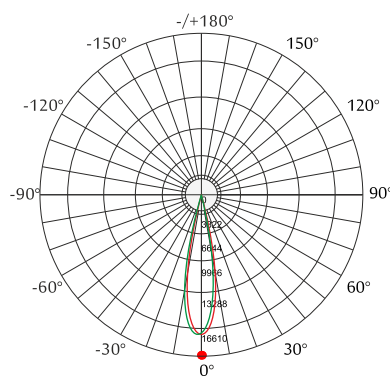

RGB
2700K
3000K
4000K
5000K
6000K

LED Drivers - PHILIPS GTI MEAN WELL TDCI TRIDONIC LED Chips - BRIDGELUX CREE SHARP SAMSUNG PHILIPS CITIZEN

In a continuing effort to offer the best product possible, we reserve the right to change, without notice, specifications or materials that in our opinion will not alter the function of the product. Specification sheets found at www.romaluce.it are the most recent versions and supercede all other printed or electronic versions.