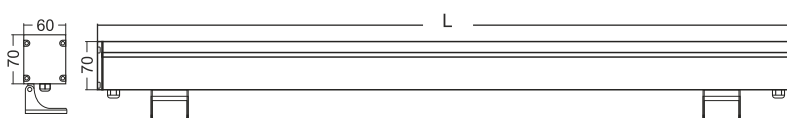

RGB
2700K
3000K
4000K
5000K
6000K

LED Drivers - PHILIPS GTI MEAN WELL TDCI TRIDONIC LED Chips - BRIDGELUX CREE SHARP SAMSUNG PHILIPS CITIZEN

In a continuing effort to offer the best product possible, we reserve the right to change, without notice, specifications or materials that in our opinion will not alter the function of the product. Specification sheets found at www.romaluce.it are the most recent versions and supercede all other printed or electronic versions.