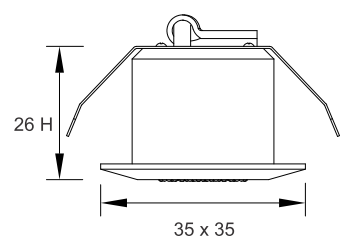

CODE	WATTAGE	LUMEN	SIZE mm		
6072902	2W	240lm	35 X 35 X 26 H	Ø29	

PHASE DIMMING	DALI	1-10 DIMMING
55°C	Glowing Wire Test - 850°	
-25°C	IP 44	UGR <19
	SDCM 2.0/3.0	COMPLIANCE LM-79 TM-21
	EAC	
PASEL ACCREDITATION	COB	CRI >90
		series wiring
A++	85-265V 50/60Hz	