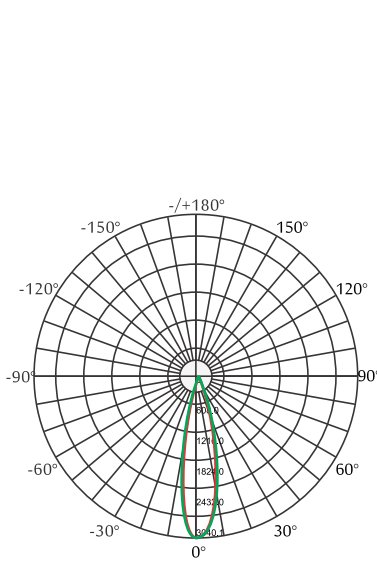

CODE	WATTAGE	LUMEN	SIZE mm		
6072902	2W	240lm	35 X 35 X 26 H	Ø29	

PHASE DIMMING	DALI	1-10 DIMMING
55°C	Glowing Wire Test - 850°	
-25°C	IP 44	UGR <19
	SDCM 2.0/3.0	COMPLIANCE LM-79 TM-21
	EAC	
PASEL ACCREDITATION	COB	CRI >90
		series wiring
A++	85-265V 50/60Hz	