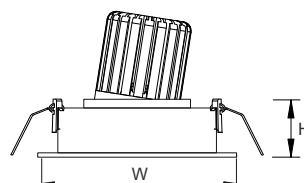

FIXTURES

CODE	SIZE mm	
6075501	112 X 112 X 32 H	97 X 97mm

SUGGESTED LIGHT SOURCE

			
			
			
			
		85~265V 50/60Hz	

01121

01101

2700K
3000K
4000K
5000K
6000K
6500K