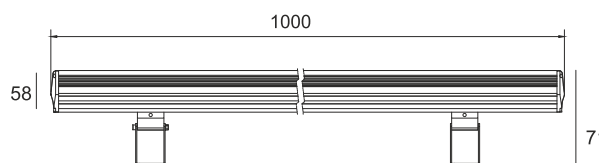

Standards - manufactured in accordance with tested as per PTPS IEC 62722.

Accessories - Honeycomb, mounting brackets.

CODE	WATTAGE	LUMEN	SIZE mm
2146222	22W	2530lm	1000 X 58 X 71H
2146236	36W	4140m	1000 X 58 X 71H
2146242	42W	4830lm	1000 X 58 X 71H