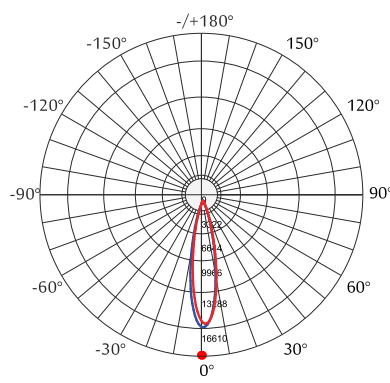

LED	ENERGY STAR	ECO
PHASE DIMMING	DALI	1-10 DIMMING
65°C	Glowing Wire Test - 850°	
-20°C	IP 66	IK 08
UGR <21	SDCM 2.0/3.0	COMPLIANCE LM-79 TM-21 LM-80
CIDET	EAC	PASEL ACCREDITATION
SMD	CRI >90	SELV
ROHS	series wiring	CE
COMPLIANCE	U	DC 24V
A++	85-265V	50/60Hz