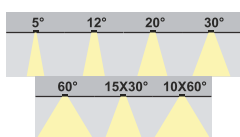

LED	ENERGY STAR	ECO
PHASE DIMMING	DALI	1-10 DIMMING
65°C	Glowing Wire Test - 850°	
-20°C	IP 66	IK 08
UGR <21	SDCM 2.0/3.0	COMPLIANCE LM-79 TM-21 LM-80
CIDET	EAC	PASEL ACCREDITATION
SMD	CRI >90	SELV
ROHS	series wiring	CE
COMPLIANCE	U	DC 24V
A++	85-265V	50/60Hz