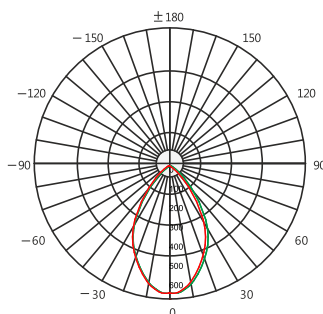

PHASE DIMMING	DALI	1-10 DIMMING	
55°C	Glowing Wire Test - 850°		
-25°C	Adjusting		
IP 20	UGR <19	SDCM 2.0/3.0	
		COMPLIANCE LM-79 TM-21 (lm-80)	
PASEL ACCREDITATION	COB	CRI >90	
	SELV		series wiring
A++	85~265V 50/60Hz