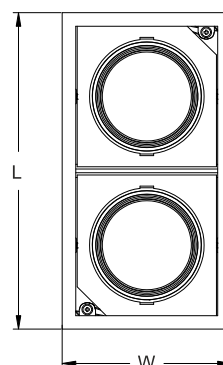

PHASE DIMMING	DALI	1-10 DIMMING	
55°C	Glowing Wire Test - 850°		
-25°C	Adjusting		
IP 20	UGR <19	SDCM 2.0/3.0	
		COMPLIANCE LM-79 TM-21 (lm-80)	
PASEL ACCREDITATION	COB	CRI >90	
	SELV		series wiring
A++	85~265V 50/60Hz