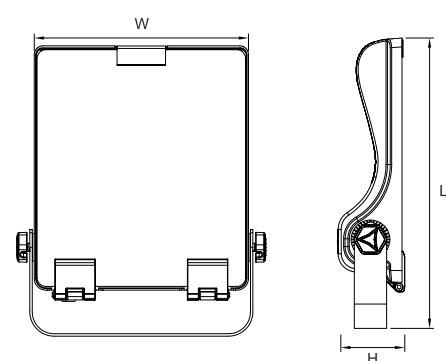

CODE	WATTAGE	LUMEN	SIZE mm
2151640	40W	5600lm	308 X 82 X 360mm
2151660	60W	8400lm	308 X 82 X 360mm
2151680	80W	11200lm	308 X 82 X 360mm
21516100	100W	14000lm	366 X 83 X 413mm
21516120	120W	16800lm	366 X 83 X 413mm
21516150	150W	21000lm	366 X 83 X 413mm
21516180	180W	25200lm	462 X 87 X 452mm
21516200	200W	28000lm	462 X 87 X 452mm
21516240	240W	33600lm	462 X 87 X 452mm

Anti Glare	ECO	LED	CRI >90
PHASE DIMMING	DALI	1-10 DIMMING	ENERGY STAR
65°C	Glowing Wire Test - 850°		
-20°C			
IP 66	IK 10	UGR <22	SDCM 3.0/4.0
CIDET	EAC	COMPLIANCE LM-79 TM-21	LM-80
PASEL ACCREDITATION	SMD	LM-82	
SELV	SLT-SP		
CE	COMPLIANCE	U	
A++	220~265V	50/60Hz