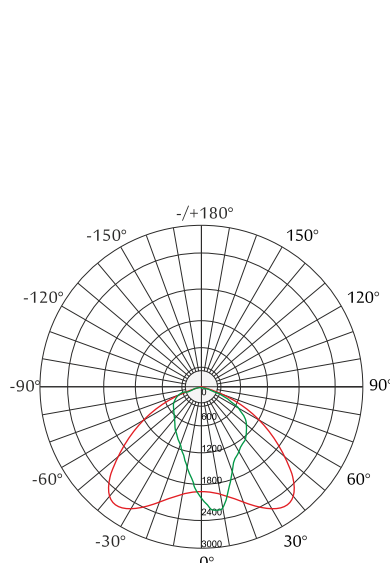

CODE	WATTAGE	LUMEN	SIZE mm
2151640	40W	5600lm	308 X 82 X 360mm
2151660	60W	8400lm	308 X 82 X 360mm
2151680	80W	11200lm	308 X 82 X 360mm
21516100	100W	14000lm	366 X 83 X 413mm
21516120	120W	16800lm	366 X 83 X 413mm
21516150	150W	21000lm	366 X 83 X 413mm
21516180	180W	25200lm	462 X 87 X 452mm
21516200	200W	28000lm	462 X 87 X 452mm
21516240	240W	33600lm	462 X 87 X 452mm

Anti Glare	ECO	LED	CRI >90
PHASE DIMMING	DALI	1-10 DIMMING	ENERGY STAR
65°C	Glowing Wire Test - 850°		
-20°C			
IP 66	IK 10	UGR <22	SDCM 3.0/4.0
CIDET	EAC	COMPLIANCE LM-79 TM-21	LM-80
PASEL ACCREDITATION	SMD	LM-82	
SELV	SLT-SP		
CE	COMPLIANCE	U	
A++	220~265V	50/60Hz