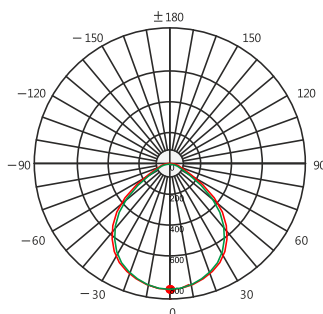

LED	ECO		
PHASE DIMMING	DALI	1-10 DIMMING	
55°C	Glowing Wire Test - 850°		
-25°C			
IP 54	UGR <19	SDCM 2.0/3.0	
CIDET	EAC	COMPLIANCE LM-79 TM-21 LM-80	
PASEL ACCREDITATION	COB	CRI >90	
RoHS	SELV	F	series wiring
CE	COMPLIANCE		U
A++	85-265V 50/60Hz