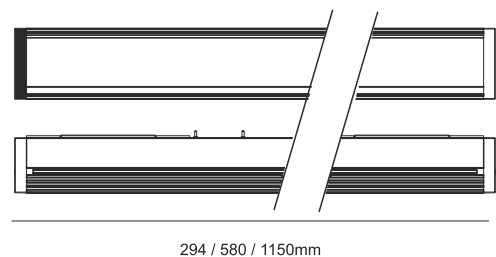

LED
	PWM / 2.4Gwifi Controller	
55°C	Glowing Wire	
-25°C	Test - 850°	
IP 40	Adjustable	UGR <19
		SDCM 2.0/3.0
	COMPLIANCE	
	DC 48V