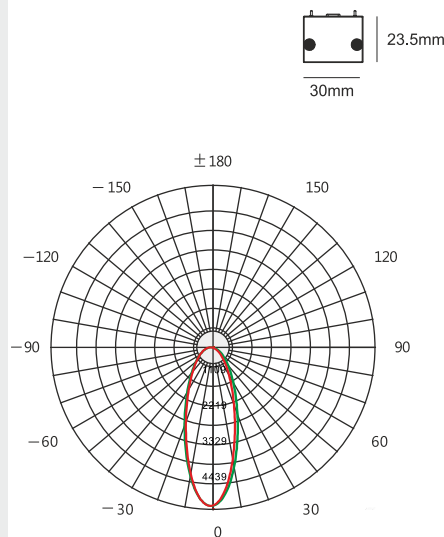

LED
	PWM / 2.4Gwifi Controller	
55°C	Glowing Wire	
-25°C	Test - 850°	
IP 40	Adjustable	UGR <19
		SDCM 2.0/3.0
	COMPLIANCE	
	DC 48V