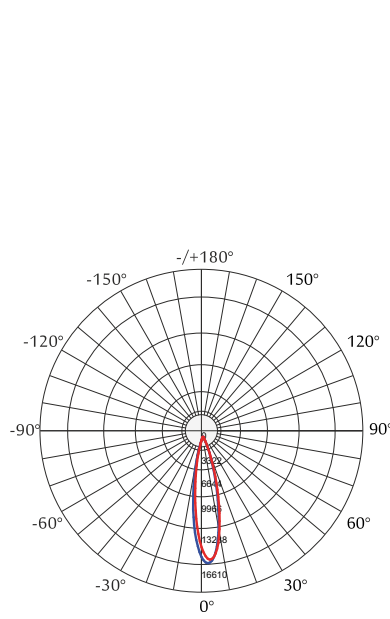

LED	ENERGY STAR	ECO	DIFFERENT LENGTH
PHASE DIMMING	DALI	1-10 DIMMING	
65°C	Glowing Wire Test - 850°		
-20°C			
IP 66	IK 07	UGR <21	SDCM 2.0/3.0
CIDET	EAC	COMPLIANCE LM-79 TM-21 LM-80	
PASEL ACCREDITATION	SMD	CRI >90	
SELV	F	series wiring	
RoHS			
CE	COMPLIANCE		
A++	DC 24V