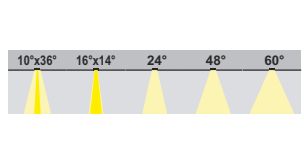

LED	ENERGY STAR	ECO	DIFFERENT LENGTH
PHASE DIMMING	DALI	1-10 DIMMING	
65°C	Glowing Wire Test - 850°		
-20°C			
IP 66	IK 07	UGR <21	SDCM 2.0/3.0
CIDET	EAC	COMPLIANCE LM-79 TM-21 LM-80	
PASEL ACCREDITATION	SMD	CRI >90	
SELV	F	series wiring	
RoHS			
CE	COMPLIANCE		
A++	DC 24V		

RGB
2700K
3000K
4000K
5000K
6000K