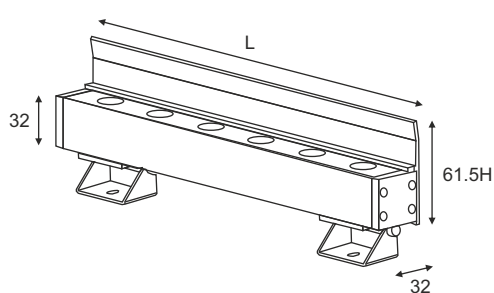

LED	ENERGY STAR	ECO	DIFFERENT LENGTH
PHASE DIMMING	DALI	1-10 DIMMING	
65°C	Glowing Wire Test - 850°		
-20°C			
IP 66	IK 07	UGR <21	SDCM 2.0/3.0
CIDET	EAC	COMPLIANCE LM-79 TM-21 LM-80	
PASEL ACCREDITATION	SMD	CRI >90	
SELV	F	series wiring	
RoHS			
CE	COMPLIANCE		
A++	DC 24V