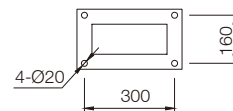

LED	ENERGY STAR	ECO
PHASE DIMMING	DALI	1-10 DIMMING
65°C	Glowing Wire Test - 850°	
-20°C		
IP 65	IK 08	UGR <22
SDCM 2.0/3.0		
CIDET	EAC	COMPLIANCE LM-79 TM-21 LM-80
PASEL ACCREDITATION	COB	CRI >90
ROHS	SELV	series wiring
CE	COMPLIANCE	U
A++		
220~265V 50/60Hz