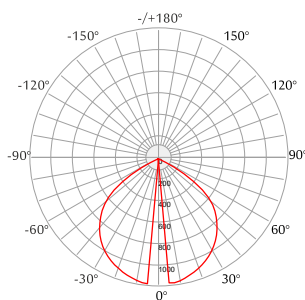

LED	ENERGY STAR	ECO
PHASE DIMMING	DALI	1-10 DIMMING
65°C	Glowing Wire Test - 850°	
-20°C		
IP 65	IK 08	UGR <22
SDCM 2.0/3.0		
CIDET	EAC	COMPLIANCE LM-79 TM-21 LM-80
PASEL ACCREDITATION	COB	CRI >90
ROHS	SELV	series wiring
CE	COMPLIANCE	U
A++		
220~265V 50/60Hz