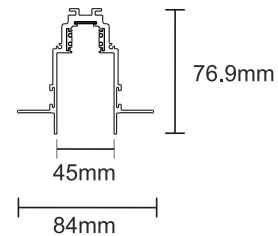

Objective

This graphically refined profile effortlessly integrates with architecture, enhancing the uniqueness of the room. The dimensions of the Magnet Profile facilitates installation, and thanks to the easy-to-use inside cover, cabling in between modules can be hidden. The fixtures, in combination with led lines or led dots, further upgrades the architectural character of this profile.

Obiettivo

Questo profilo graficamente raffinato si integra facilmente con l'architettura, migliorando l'unicità della stanza. Le dimensioni del profilo magnetico facilitano l'installazione e, grazie alla copertura interna di facile utilizzo, i cavi tra i moduli possono essere nascosti. Gli apparecchi, in combinazione con linee a led o punti a led, migliorano ulteriormente il carattere architettonico di questo profilo.

Recessed Mounted	CODE	SIZE mm
	3155T-01	1000 X 84 X 76.9 H
	3155T-02	2000 X 84 X 76.9 H
	3155T-03	3000 X 84 X 76.9 H

TRIMLESS	ECO	DIFFERENT LENGTH
55°C	PWM / 2.4GWifi Controller	
-25°C		
PASEL ACCREDITATION	IP 20	EMERGENCY LIGHT
SELV	series wiring	
CE	COMPLIANCE	CIDET
ERAC		
A++	DC 48V	

<p>3155T-WUT Wall to wall connector (out)</p>	<p>3155T-WIN Wall to wall connector (in)</p>	<p>3155T-JL L-joint 90°</p>
<p>3155T-CP Track connection plate (L Screw included)</p>	<p>3155T-EN End cap</p>	<p>Accessories</p>
<p>3155T-LV Straight Joints Connector (without cable)</p>	<p>3155T-LVC Live end (with 3m cable)</p>	<p>3155T-TK Live corner track connector</p>