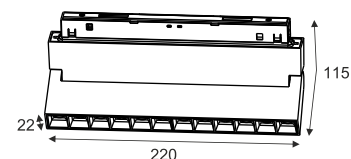

**Standards** - manufactured in accordance with EN 60598-1 and 60598-2-1

CODE	WATTAGE	LUMEN	SIZE mm
9103712	12W	1500lm	220 X 22 X 115 H

Mounting Accessories

LED	
PWM / 2,4GWifi Controller	ECO
55°C -25°C	Glowing Wire Test - 850°
IP 40	Adjustable
UGR <19	SDCM 2.0/3.0
COMPLIANCE	LM-78 TM-21 LM-80
PASEL ACCREDITATION	COB
CRI >90	
SELV	F
CE	COMPLIANCE
A++	DC 48V