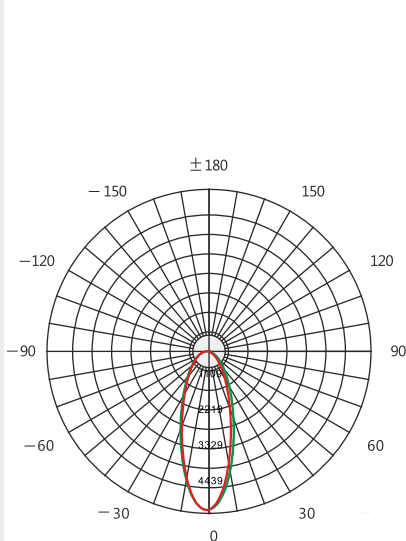

**Standards** - manufactured in accordance with EN 60598-1 and 60598-2-1

CODE	WATTAGE	LUMEN	SIZE mm
9103712	12W	1500lm	220 X 22 X 115 H

Mounting Accessories

LED	
PWM / 2,4GWifi Controller	ECO
55°C -25°C	Glowing Wire Test - 850°
IP 40	Adjustable
UGR <19	SDCM 2.0/3.0
COMPLIANCE	LM-78 TM-21 LM-80
PASEL ACCREDITATION	COB
CRI >90	
SELV	F
CE	COMPLIANCE
A++	DC 48V