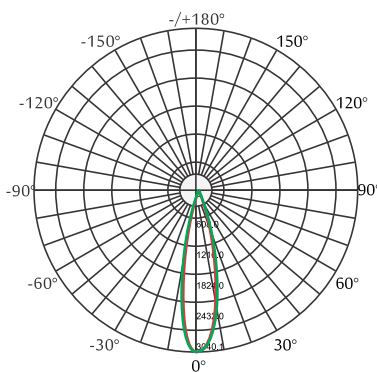

**Standards** - manufactured in accordance with tested as per PTPS IEC 62722, EN 60598-1

CODE	WATTAGE	LUMEN	SIZE mm		
6072802	2W	240lm	Ø39 X 26 H	Ø29	

		
<b>PHASE DIMMING</b>		
55°C	<b>Glowing Wire Test - 850°</b>	
-25°C		
IP 44		
		
		
		
		
<b>A++</b>	85~265V 50/60Hz	