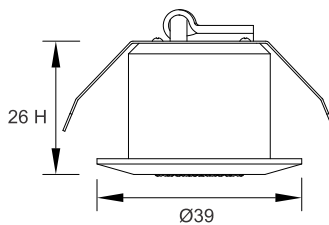

**Standards** - manufactured in accordance with tested as per PTPS IEC 62722, EN 60598-1

CODE	WATTAGE	LUMEN	SIZE mm		
6072802	2W	240lm	Ø39 X 26 H	Ø29	

		
<b>PHASE DIMMING</b>		
55°C	<b>Glowing Wire Test - 850°</b>	
-25°C		
IP 44		
		
		
		
		
<b>A++</b>	85~265V 50/60Hz	