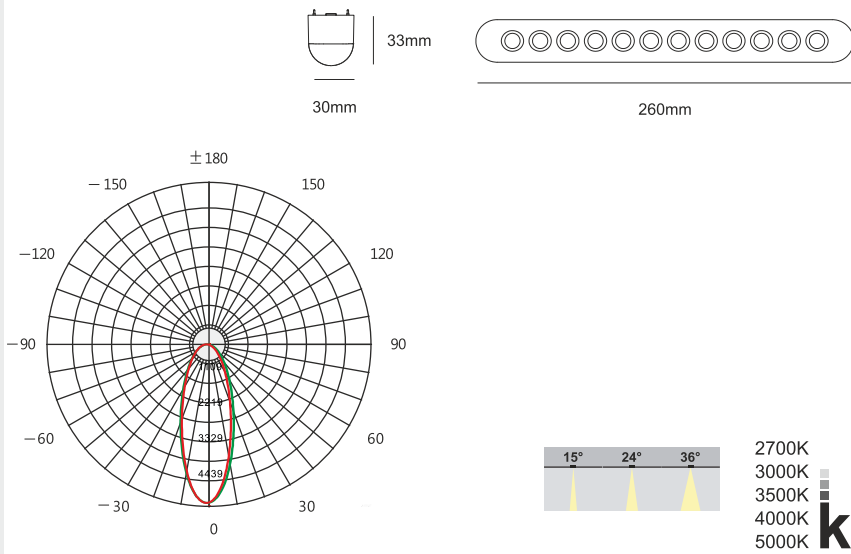

Color - Black, White, Silver & Gold

CODE	WATTAGE	LUMEN	SIZE mm
9110406	6W	732lm	260 X 30 X 30H

Mounting Accessories

55°C -25°C	Glowing Wire Test - 850°
IP 40	LED
UGR <19	SDCM 2.0/3.0
COMPLIANCE LM-79 TM-21 TM-80	
PASEL ACCREDITATION	COB
CRI >90	
	SELV
	DC 48V