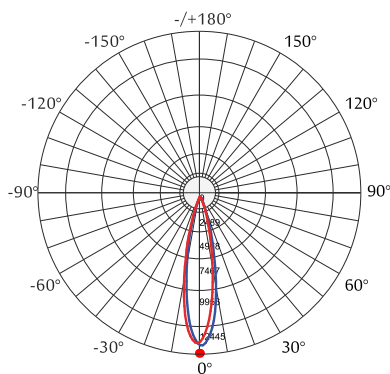

LED	ENERGY STAR	ECO	DIFFERENT LENGTH
PHASE DIMMING	DALI	1-10 DIMMING	
65°C	Glowing Wire Test - 850°		
-20°C	IP 66	IK 08	UGR <21
			SDCM 2.0/3.0
CIDET	EAC	COMPLIANCE LM-79 TM-21 LM-80	
PASEL ACCREDITATION	SMD	CRI >90	series wiring
ROHS	SELV	F	
CE	COMPLIANCE	RECYCLE	U
A++			DC 24V