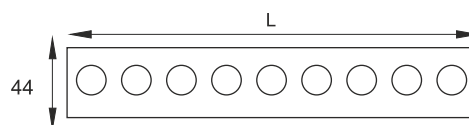

LED	ENERGY STAR	ECO	DIFFERENT LENGTH
PHASE DIMMING	DALI	1-10 DIMMING	
65°C	Glowing Wire Test - 850°		
-20°C	IP 66	IK 08	UGR <21
			SDCM 2.0/3.0
CIDET	EAC	COMPLIANCE LM-79 TM-21 LM-80	
PASEL ACCREDITATION	SMD	CRI >90	series wiring
ROHS	SELV	F	
CE	COMPLIANCE	RECYCLE	U
A++			DC 24V