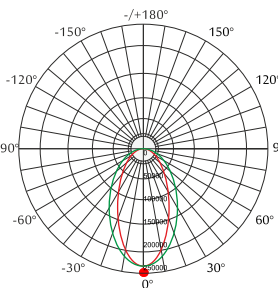

2700K
3000K
4000K
5000K
6000K

LED Drivers - PHILIPS **GTI** **MEAN WELL** **TRIDONIC**

LED Chips - BRIDGELUX **CREE** **PHILIPS**

In a continuing effort to offer the best product possible, we reserve the right to change, without notice, specifications or materials that in our opinion will not alter the function of the product. Specification sheets found at www.romaluce.it are the most recent versions and supercede all other printed or electronic versions.