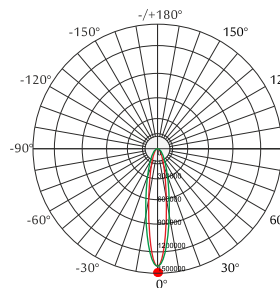

2700K
3000K
4000K
5000K
6000K

LED Drivers - PHILIPS **GTI** **MEAN WELL** **TRIDONIC**

LED Chips - BRIDGELUX **CREE** **PHILIPS**

In a continuing effort to offer the best product possible, we reserve the right to change, without notice, specifications or materials that in our opinion will not alter the function of the product. Specification sheets found at www.romaluce.it are the most recent versions and supercede all other printed or electronic versions.